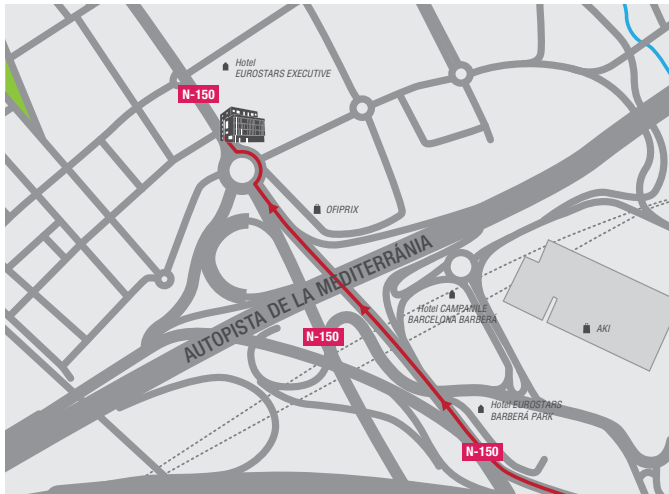

## Aeropuertos cercanos

<i>El Prat</i> airport	33 km
<i>Reus</i> airport	112 km
<i>Girona</i> airport	80 km

## Estaciones de AVE cercanas

<i>Sants</i> station	23 km
----------------------	-------

## Hoteles cercanos

*Hotel Barberà Eurostars Park*  
*Hotel Eurostars Executive*

**Option 1**

**By car:**

- Direction *Barberà del Vallès*
- Enter through *Carretera de Barcelona* (direction North or South)
- Go in the direction of the roundabout crossing *calle Arquimedes*
- You have reached your destination.

**Option 2**

**Public transport from *El Prat* airport or *Sants* train station:**

- Go to the train station located in Terminal 2
- Take the train of the line R2 North direction *Barcelona*
- Get off at *Sants* station
- Take the train of the line R4 direction *Terrassa-Manresa*
- Get off at *Barberà del Vallès* station
- Follow the *calle de Ronda del Est* until you reach the *Carretera de Barcelona*
- Follow the *carretera de Barcelona* in the direction of *Cerdanyola del Vallès*
- You have reached your destination!