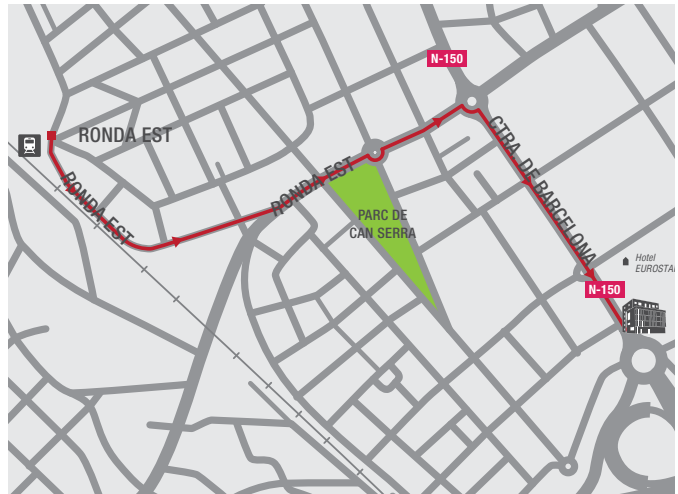

## Aeropuertos cercanos

<i>El Prat</i> airport	33 km
<i>Reus</i> airport	112 km
<i>Girona</i> airport	80 km

## Estaciones de AVE cercanas

<i>Sants</i> station	23 km
----------------------	-------

## Hoteles cercanos

*Hotel Barberà Eurostars Park*  
*Hotel Eurostars Executive*

**Option 1**

**By car:**

- Direction *Barberà del Vallès*
- Enter through *Carretera de Barcelona* (direction North or South)
- Go in the direction of the roundabout crossing *calle Arquimedes*
- You have reached your destination.

**Option 2**

**Public transport from *El Prat* airport or *Sants* train station:**

- Go to the train station located in Terminal 2
- Take the train of the line R2 North direction *Barcelona*
- Get off at *Sants* station
- Take the train of the line R4 direction *Terrassa-Manresa*
- Get off at *Barberà del Vallès* station
- Follow the *calle de Ronda del Est* until you reach the *Carretera de Barcelona*
- Follow the *carretera de Barcelona* in the direction of *Cerdanyola del Vallès*
- You have reached your destination!