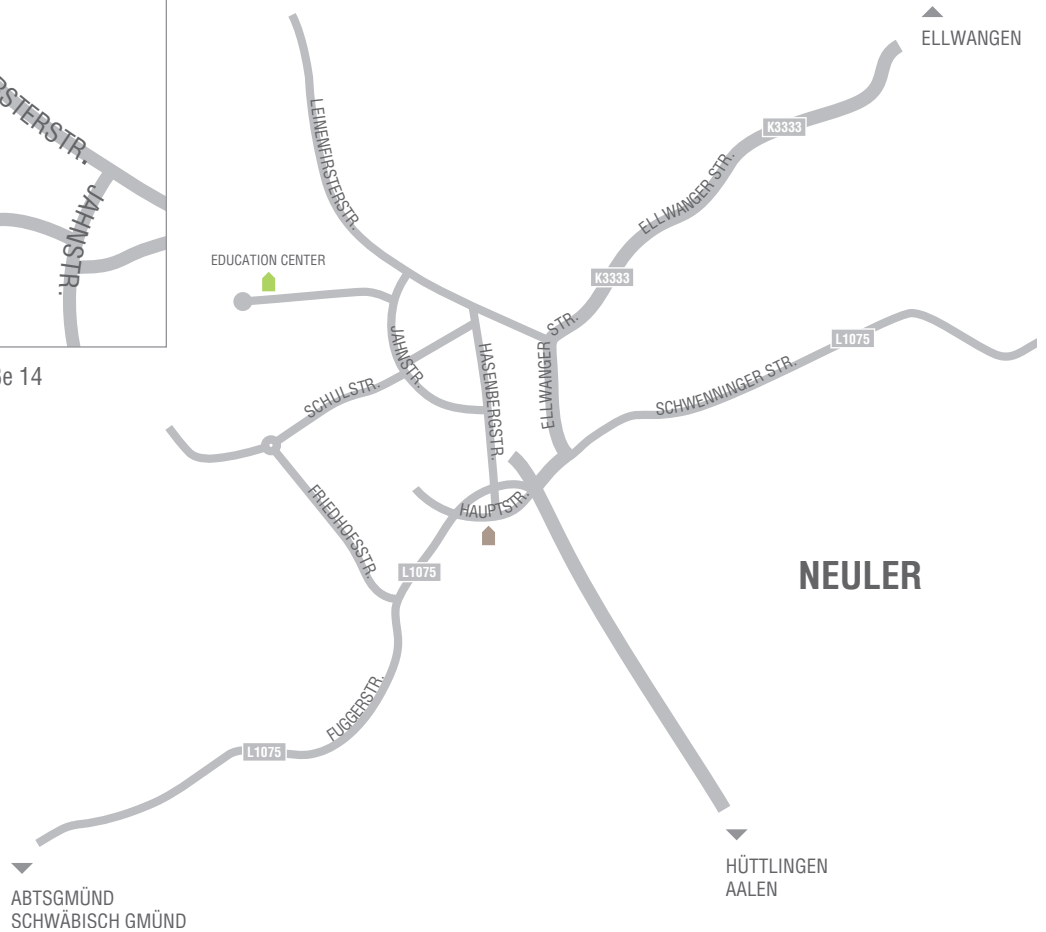

JOURNEY

Education Center Neuler | Benzstraße 14

Carefree travelling. Please find enclosed the most important information regarding the journey and your stay in the Zirkonzahn home region.

 ● NEULER in Baden-Württemberg

🏠 EDUCATION CENTER, Benzstraße 14

ACCOMODATION

NEULER:

🏠 Landgasthof Bieg | +49 (0) 79 61 / 49 37 | www.landgasthof-bieg.de

ELLWANGEN:

Seegasthof Espachweiler | +49 (0) 79 61 / 77 60
www.seegasthof-bolz.de

THE NEXT AIRPORTS

Nürnberg 133 km

Stuttgart 95 km

THE NEXT TRAIN STATIONS

Ellwangen 7 km

Aalen 15 km