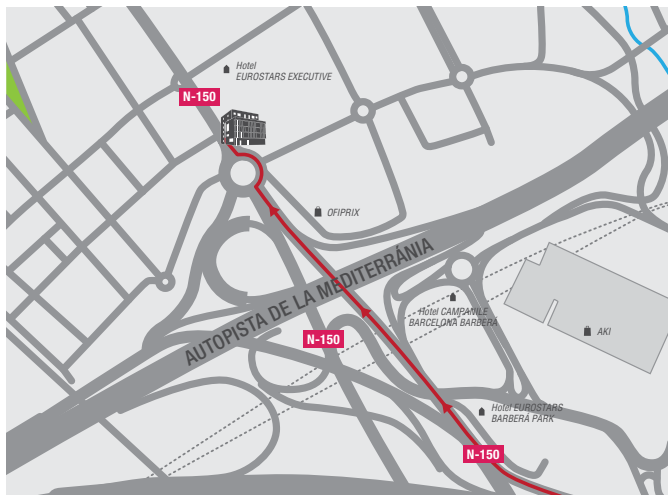

## Aeropuertos cercanos

*El Prat* airport 33 km  
*Reus* airport 112 km  
*Girona* airport 80 km

## Estaciones de AVE cercanas

*Sants* station 23 km

## Hoteles cercanos

*Hotel Barberà Eurostars Park*  
*Hotel Eurostars Executive*

**Option 1**

**By car:**

- Direction *Barberà del Vallès*
- Enter through *Carretera de Barcelona* (direction North or South)
- Go in the direction of the roundabout crossing *calle Arquimedes*
- You have reached your destination.

**Option 2**

**Public transport from *El Prat* airport or *Sants* train station:**

- Go to the train station located in Terminal 2
- Take the train of the line R2 North direction *Barcelona*
- Get off at *Sants* station
- Take the train of the line R4 direction *Terrassa-Manresa*
- Get off at *Barberà del Vallès* station
- Follow the *calle de Ronda del Est* until you reach the *Carretera de Barcelona*
- Follow the *carretera de Barcelona* in the direction of *Cerdanyola del Vallès*
- You have reached your destination!