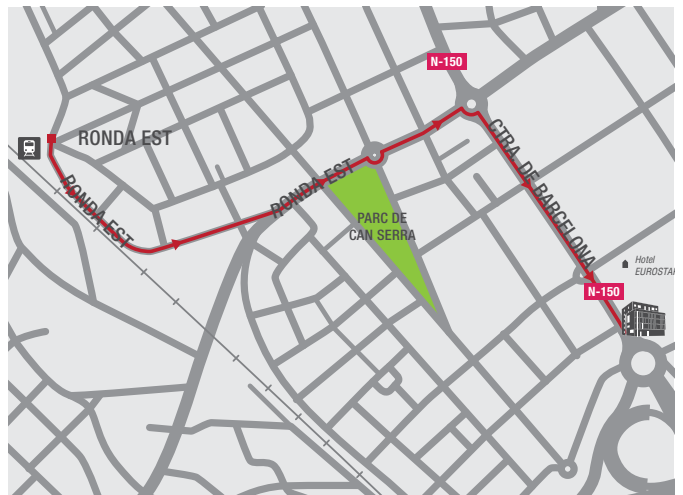

## Aeropuertos cercanos

*El Prat* airport 33 km  
*Reus* airport 112 km  
*Girona* airport 80 km

## Estaciones de AVE cercanas

*Sants* station 23 km

## Hoteles cercanos

*Hotel Barberà Eurostars Park*  
*Hotel Eurostars Executive*

**Option 1**

**By car:**

- Direction *Barberà del Vallès*
- Enter through *Carretera de Barcelona* (direction North or South)
- Go in the direction of the roundabout crossing *calle Arquimedes*
- You have reached your destination.

**Option 2**

**Public transport from *El Prat* airport or *Sants* train station:**

- Go to the train station located in Terminal 2
- Take the train of the line R2 North direction *Barcelona*
- Get off at *Sants* station
- Take the train of the line R4 direction *Terrassa-Manresa*
- Get off at *Barberà del Vallès* station
- Follow the *calle de Ronda del Est* until you reach the *Carretera de Barcelona*
- Follow the *carretera de Barcelona* in the direction of *Cerdanyola del Vallès*
- You have reached your destination!