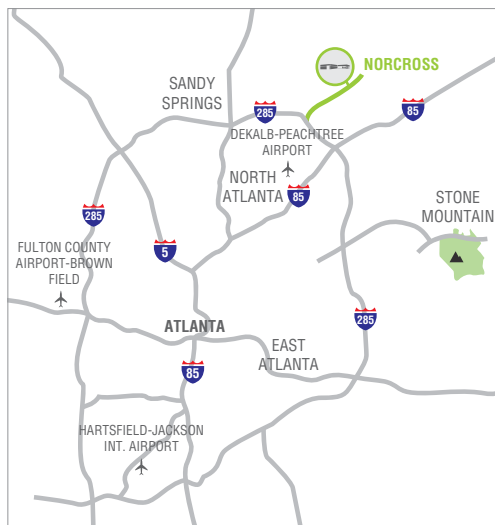

ZIRKONZAHN - COME ARRIVARE

USA | Atlanta | Norcross

Zirkonzahn USA Inc.
6577 Peachtree Industrial Blvd.
30092 Norcross, Georgia

Gli aeroporti più vicini

SUGGERIMENTO!

Hartsfield-Jackson International Airport 49 km
Dekalb-Peachtree Airport 11 km
Gwinnett County Briscoe Field 33 km
Fulton County Airport-Brown Field 39 km

USA | Georgia | Norcross

Atlanta - Norcross

Norcross, Peachtree Industrial Boulevard