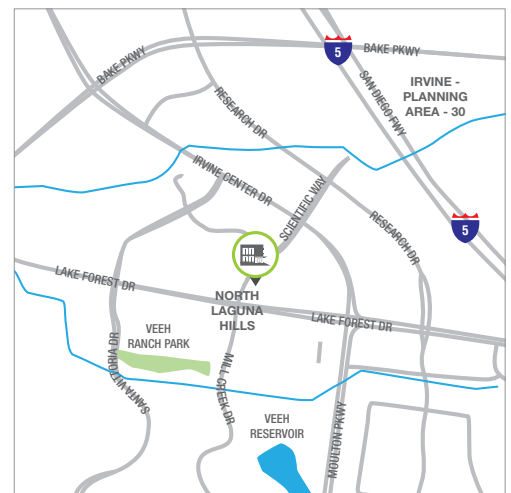

ZIRKONZAHN - HOW TO ARRIVE?

USA | California | Irvine

Zirkonzahn California

16461 Scientific Way
92618 Irvine, California

The nearest airports

John Wayne Airport	9,3 miles
Los Angeles International Airport	48,7 miles

USA | California | Irvine

John Wayne Airport - Zirkonzahn California

Directions:

- **I-405S** from **JWA Roadway**
- Follow **I-405S**
- Exit: **Irvine Center Dr**
- Turn Right onto **Irvine Center Dr**
- Turn Right onto **Scientific Way**

California | Irvine

Irvine - Scientific Way